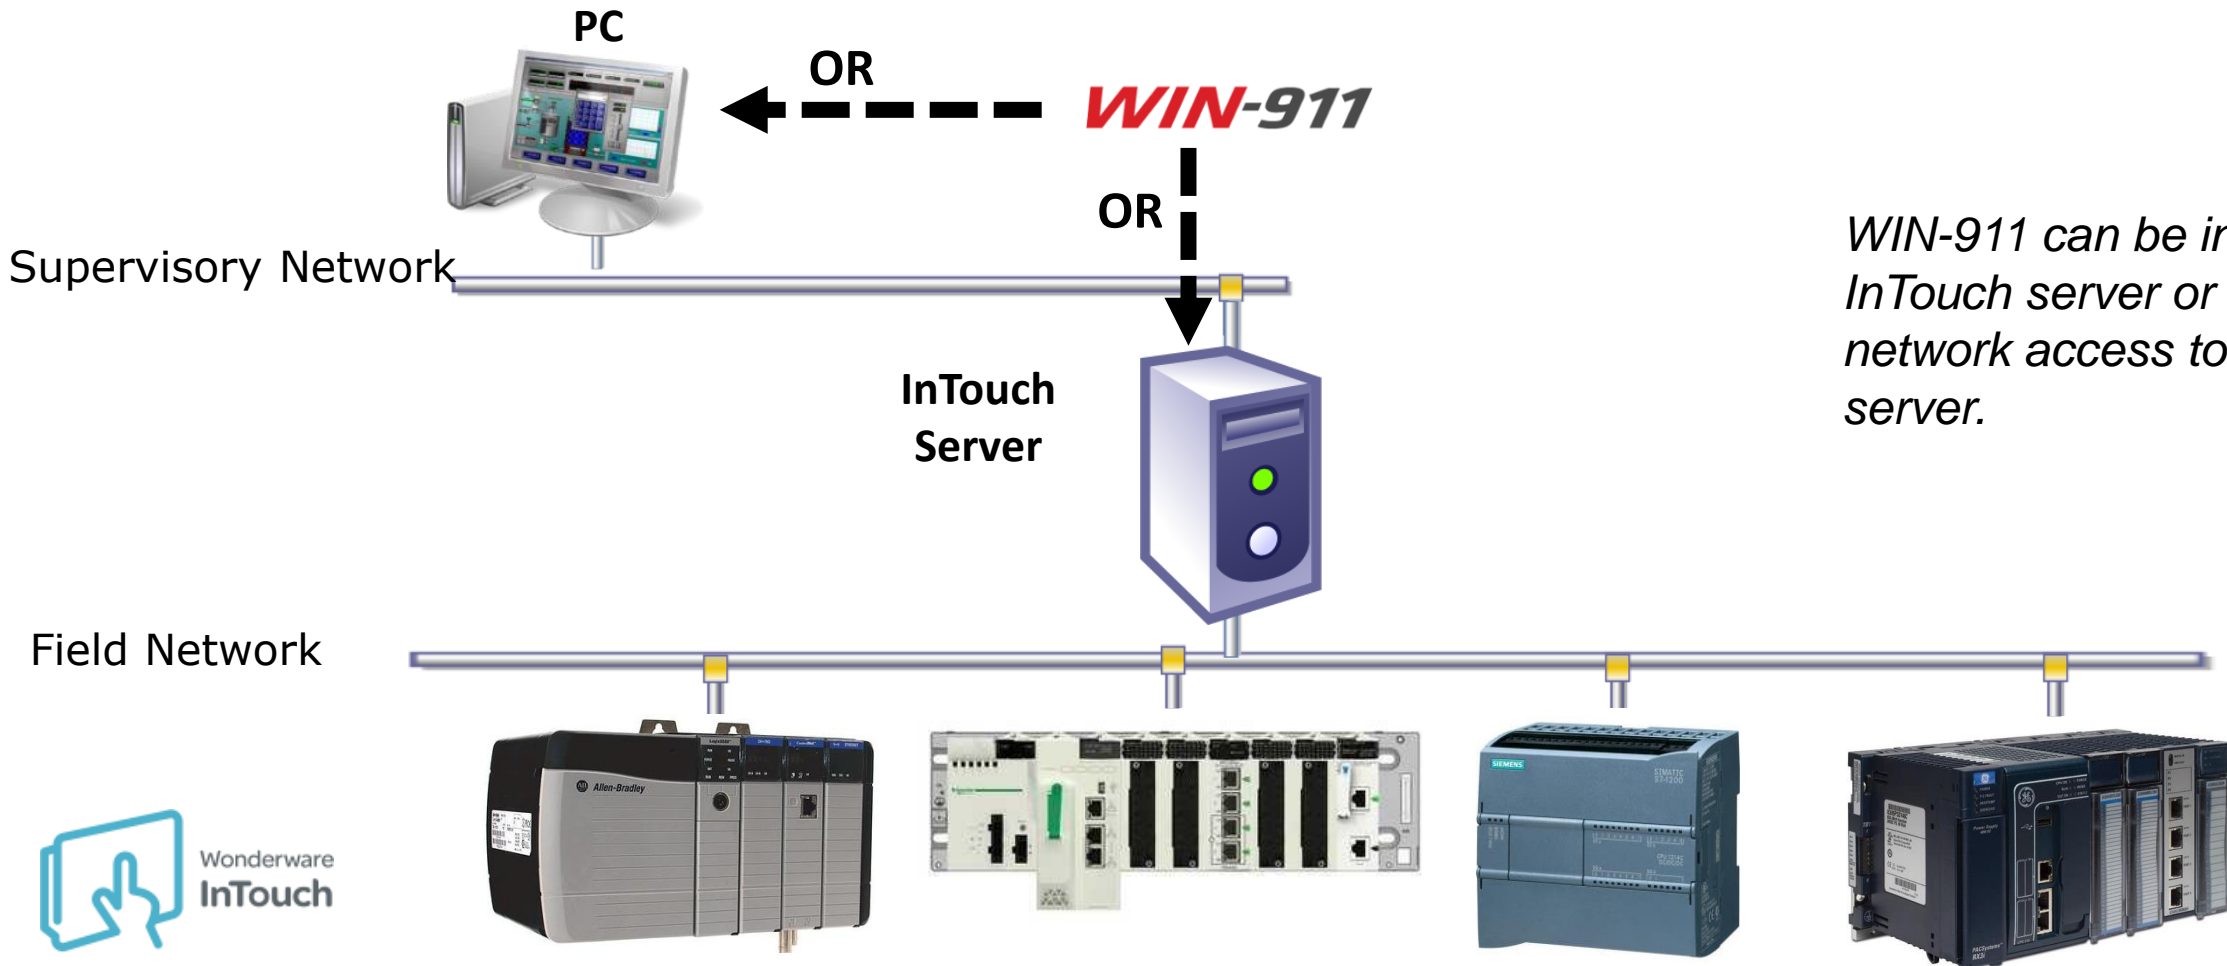

InTouch Architecture

Standalone InTouch application with a single WIN-911 system

What's Required?

(1) WIN-911 License

WIN-911

WIN-911 can be installed on the InTouch server or any PC with network access to the InTouch server.

InTouch Architecture

Redundant InTouch application with WIN-911 and a Hot Backup system

What's Required?

- (1) WIN-911 License
&
(1) WIN-911-HB License

WIN-911

InTouch Architecture

What's Required?

(1) WIN-911 License

WIN-911

WIN-911 can be installed on the RD InTouch server or any PC with network access to the InTouch server.

InTouch RD Server with a single WIN-911 system

InTouch Client InTouch Client InTouch Client InTouch Client

Supervisory Network

RD Server
with InTouch

WIN-911

Field Network

InTouch Architecture

Two standalone InTouch applications with a single WIN-911 system

What's Required?

- (1) WIN-911 License & (1) Node License