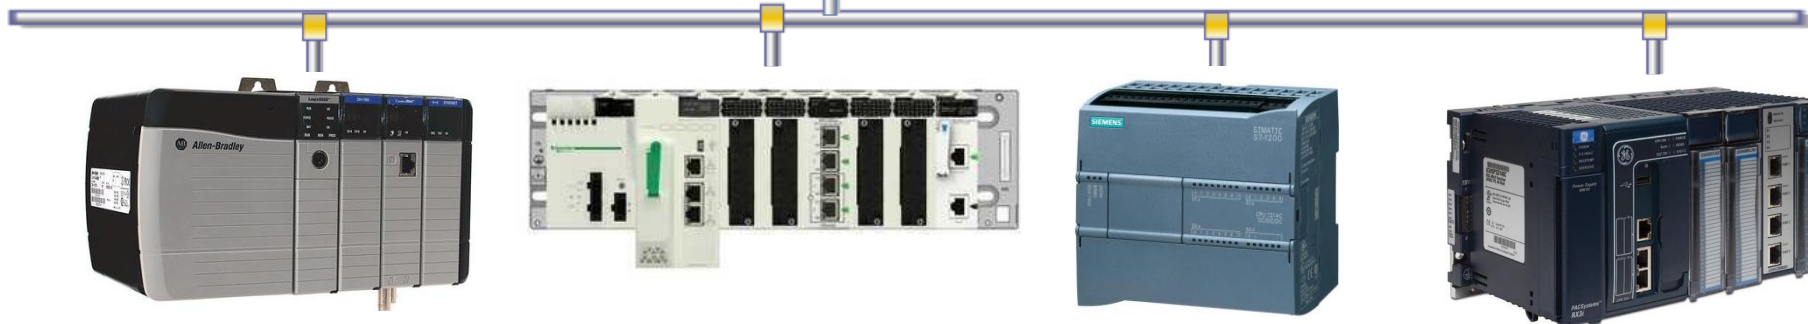

InTouch Architecture

What's Required?

(1) WIN-911 License

WIN-911

WIN-911 can be installed on the RD InTouch server or any PC with network access to the InTouch server.

InTouch RD Server with a single WIN-911 system

InTouch Client   InTouch Client   InTouch Client   InTouch Client

Supervisory Network

RD Server
with InTouch

WIN-911

Field Network