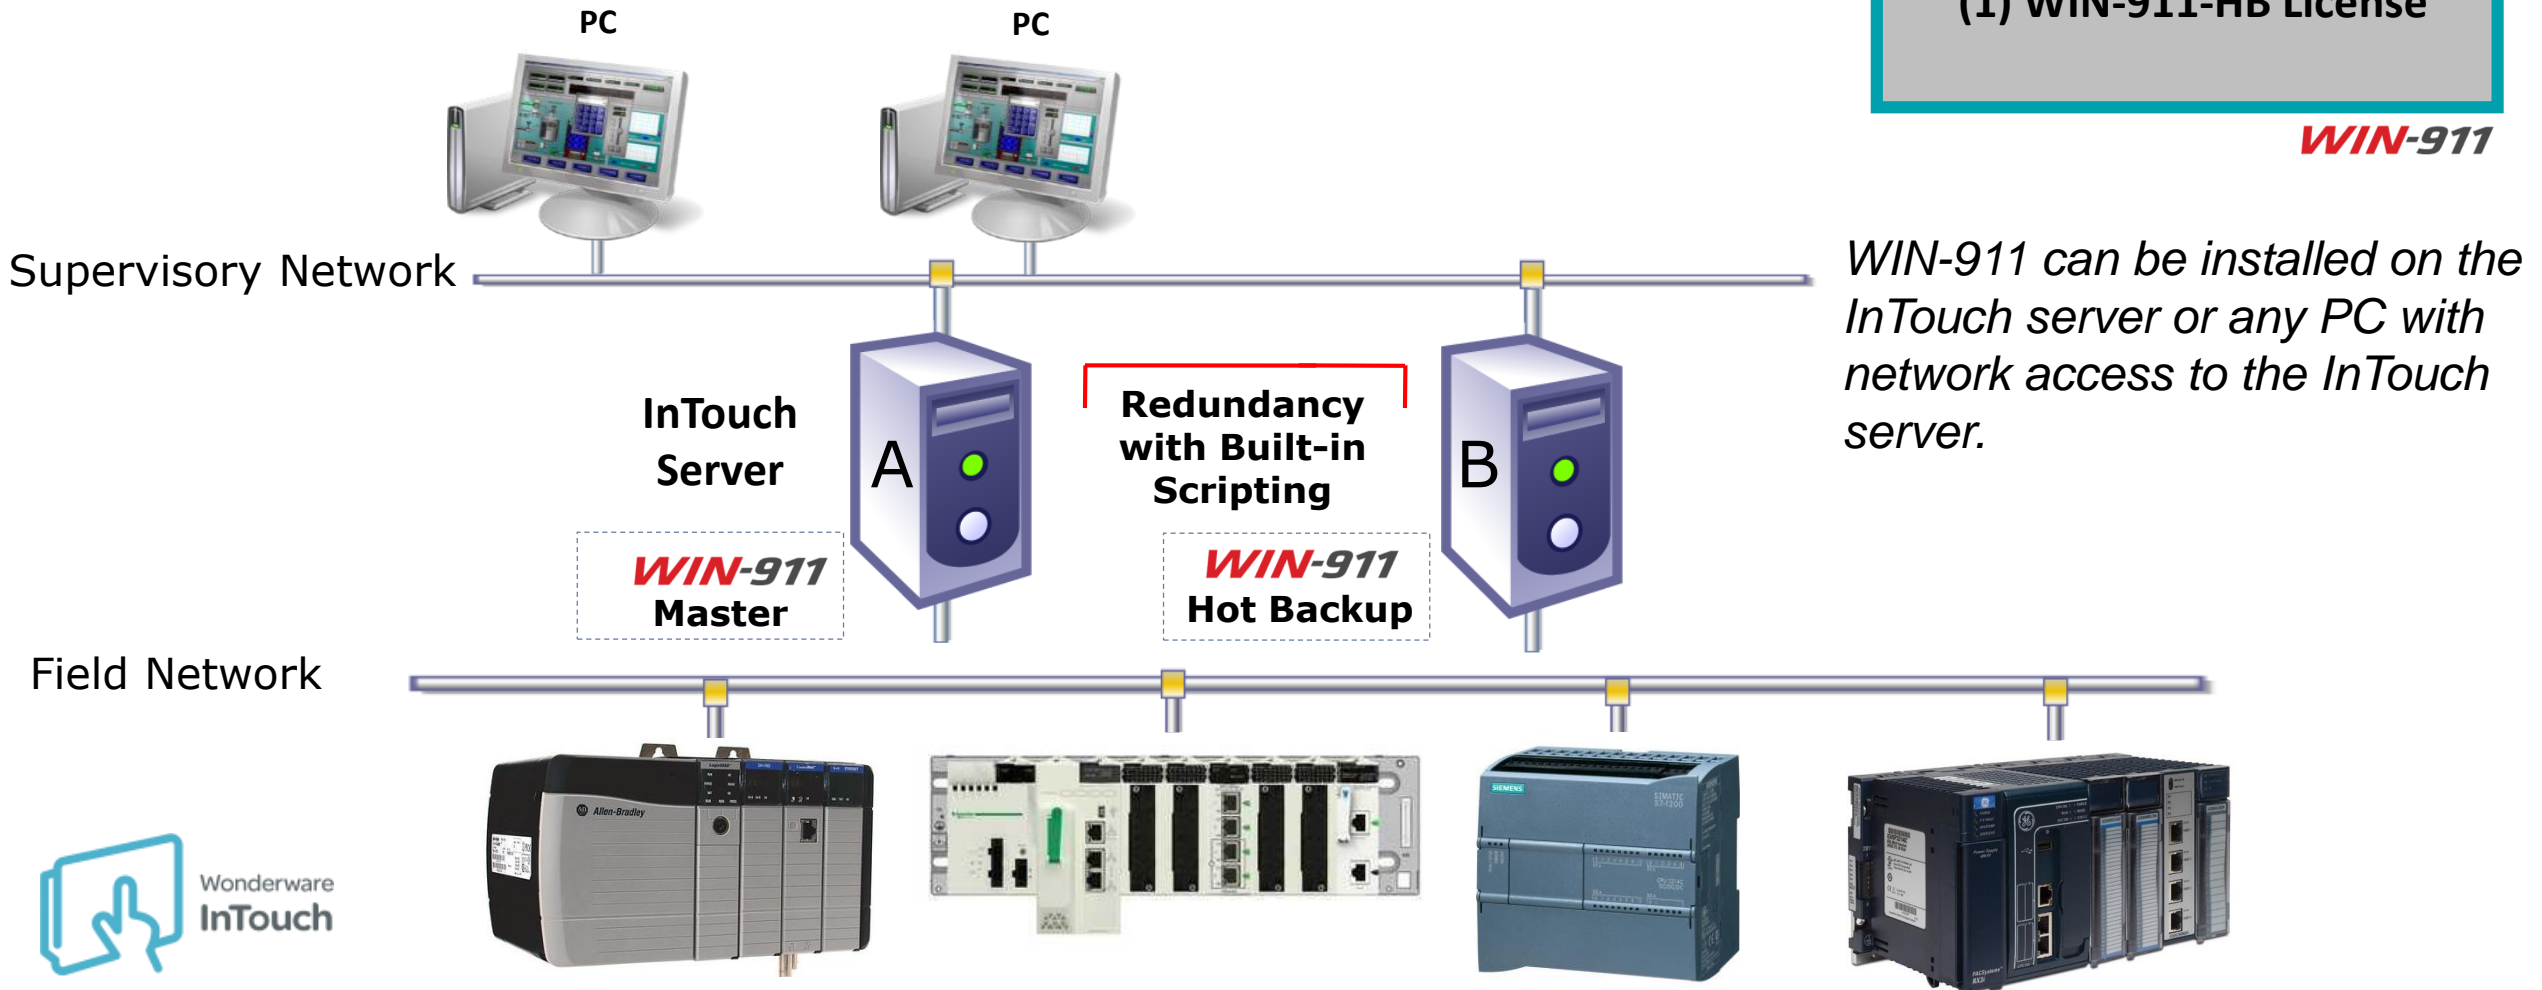

InTouch Architecture

Standalone InTouch application with a single WIN-911 system

What's Required?

(1) WIN-911 License

WIN-911

WIN-911 can be installed on the InTouch server or any PC with network access to the InTouch server.

InTouch Architecture

Redundant InTouch application with WIN-911 and a Hot Backup system

What's Required?

- (1) WIN-911 License
&
(1) WIN-911-HB License

WIN-911

InTouch Architecture

What's Required?

(1) WIN-911 License

WIN-911

WIN-911 can be installed on the RD InTouch server or any PC with network access to the InTouch server.

InTouch RD Server with a single WIN-911 system

InTouch Client InTouch Client InTouch Client InTouch Client

Supervisory Network

RD Server
with InTouch

WIN-911

Field Network

InTouch Architecture

Two standalone InTouch applications with a single WIN-911 system

What's Required?

- (1) WIN-911 License & (1) Node License