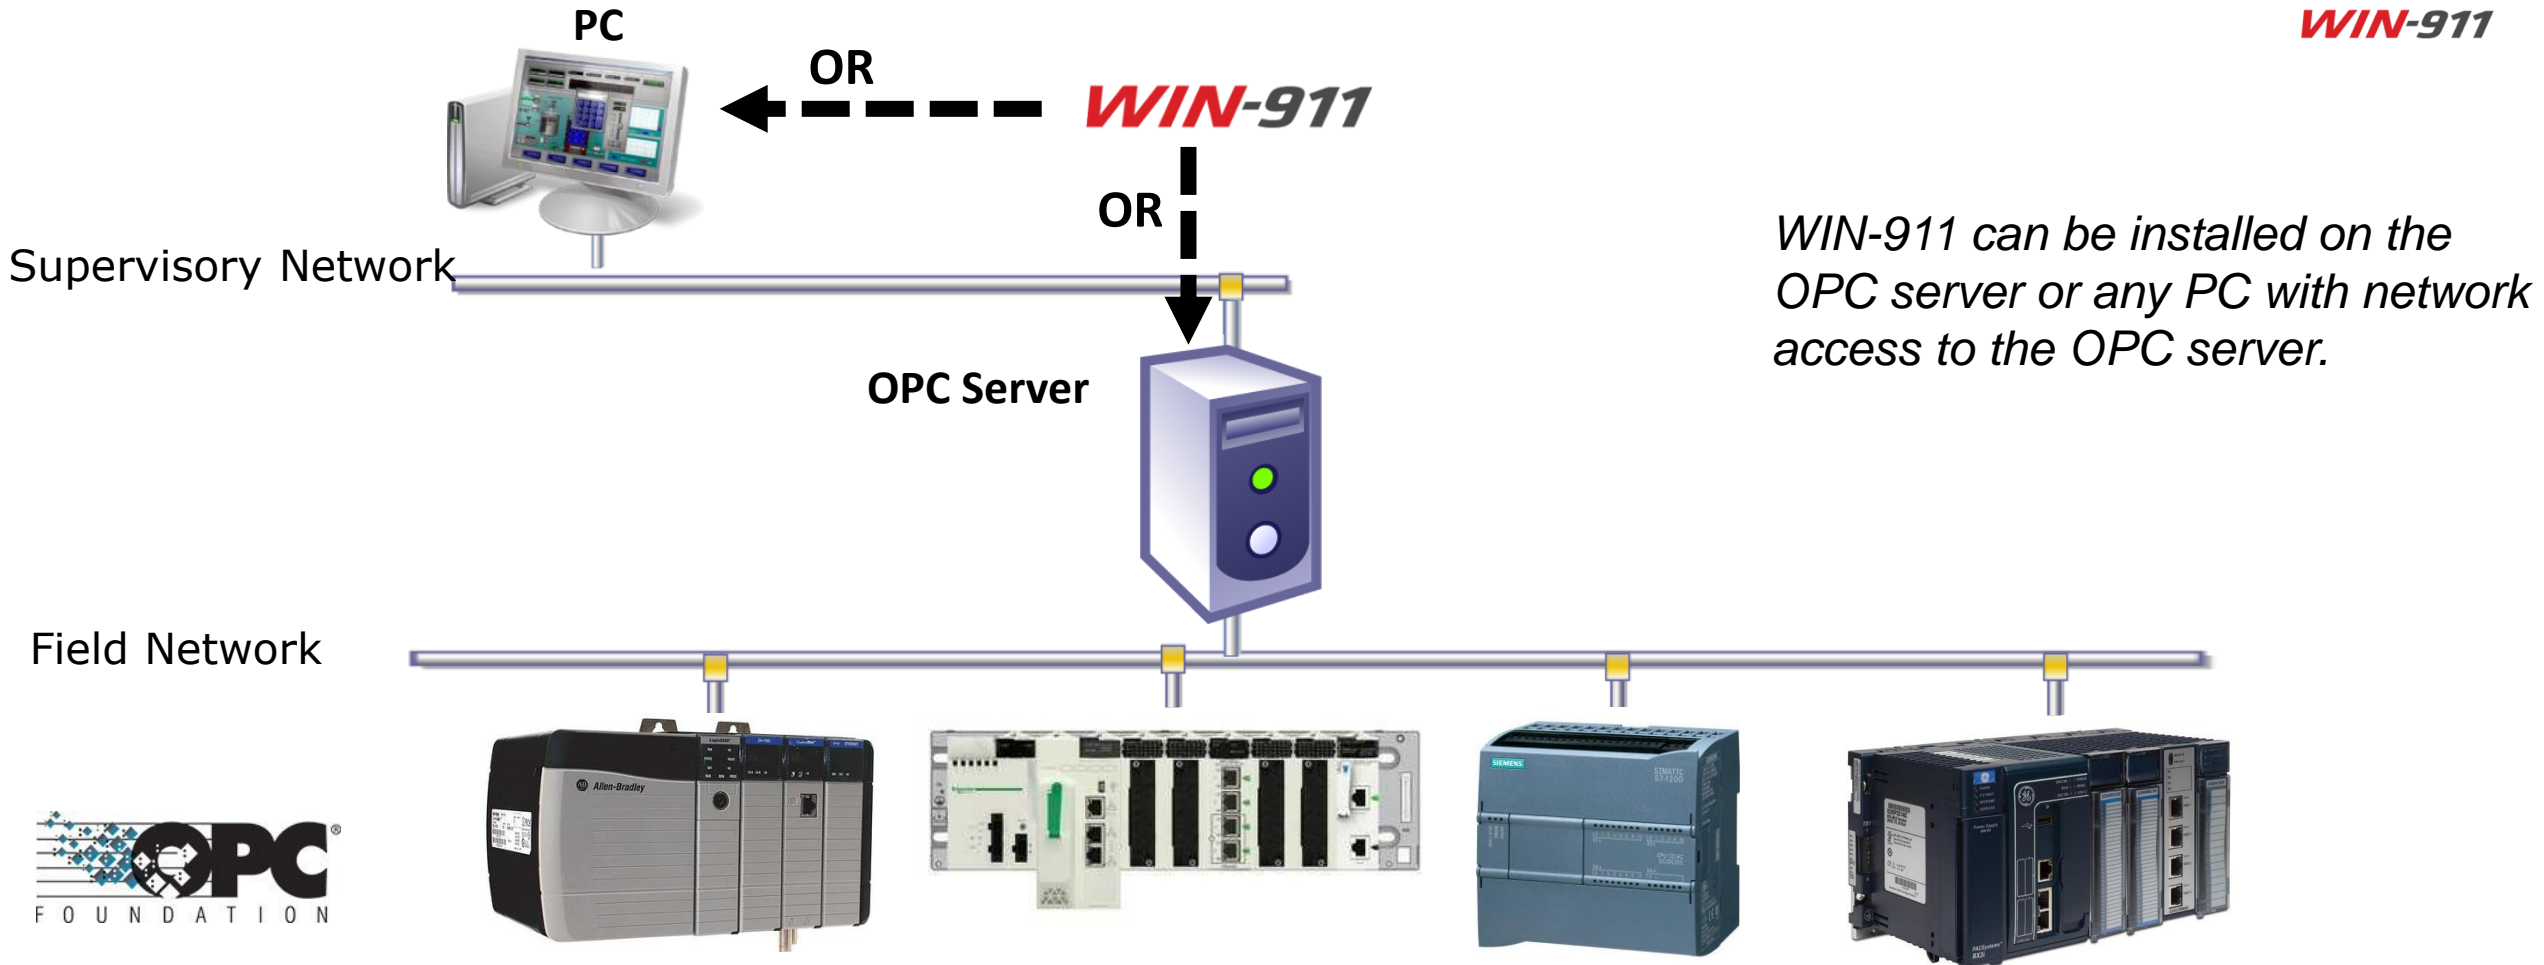

OPC Architecture

Single OPC Server (DA, A&E, UA DA, or UA A&C)

What's Required?

(1) WIN-911 License

WIN-911

WIN-911 can be installed on the OPC server or any PC with network access to the OPC server.

OPC Architecture

Two OPC Servers (DA, A&E, UA DA, or UA A&C)
with a single WIN-911 system

What's Required?

- (1) WIN-911 License & (1) Node License

WIN-911

WIN-911 can be installed on the OPC server or any PC with network access to the OPC servers.