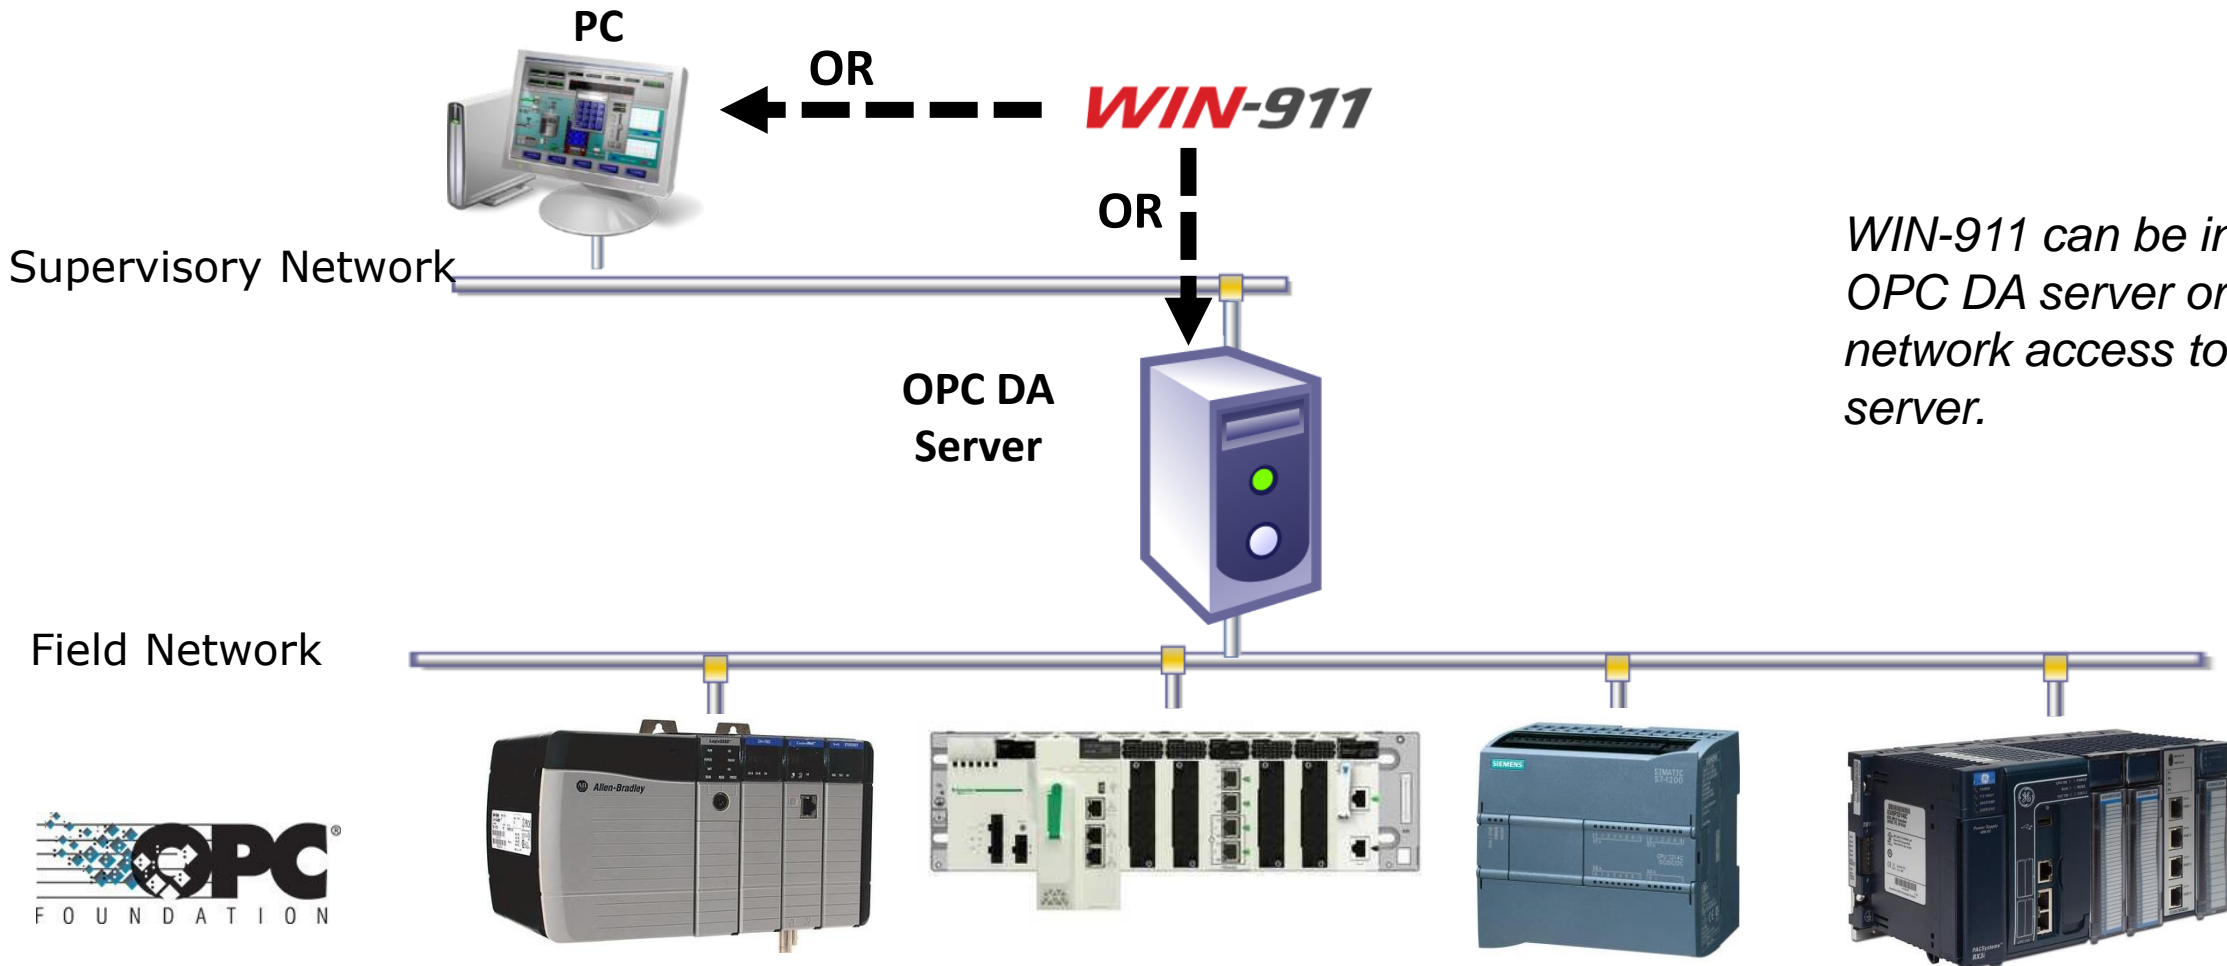

OPC DA Architecture

Single OPC DA Server

What's Required?

(1) WIN-911 License

WIN-911

WIN-911 can be installed on the OPC DA server or any PC with network access to the OPC DA server.

OPC DA Architecture

Two OPC DA Servers with a single WIN-911 system

What's Required?

- (1) WIN-911 License & (1) Node License

WIN-911

WIN-911 can be installed on the OPC DA server or any PC with network access to the OPC DA servers.